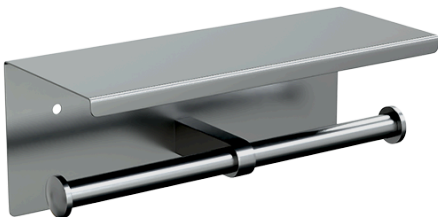

Code: ML725_DESIGNER

**Lockable Jumbo Toilet Roll
Dispenser in Satin Stainless Steel**

Code: ML841

**Lockable Jumbo Toilet Roll
Dispenser in Designer Black**

Code: ML841_DESIGNER

**Double Toilet Roll Dispenser with
Shelf Top in Satin Stainless Steel**

Single Toilet Roll Dispenser in Satin Stainless Steel

Code: 113_TRH_SS

Single Toilet Roll Dispenser in Satin Stainless Steel

Code: ML4135

90° Ambulant Grab Rail in Satin Stainless Steel

Code: MLR112_SS

90° Ambulant Grab Rail in Designer Black