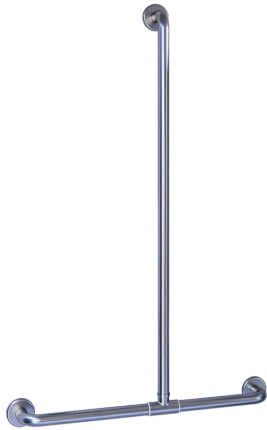

Single Toilet Roll Dispenser in Satin Stainless Steel

Code: 113_TRH_SS

Single Toilet Roll Dispenser in Satin Stainless Steel

Code: ML4135

90° Ambulant Grab Rail in Satin Stainless Steel

Code: MLR112_SS

90° Ambulant Grab Rail in Designer Black

**300mm Straight Grab Rail in
Satin Stainless Steel**

Code: MLR327_SS

**300mm Straight Grab Rail in
Designer Black**

Code: MLR327_DESIGNER

**450mm Straight Grab Rail in
Satin Stainless Steel**

Code: MLR330_SS

**450mm Straight Grab Rail in
Designer Black**

Code: MLR330_DESIGNER

1300 METLAM

orders@metlam.com.au

PRODUCTS AVAILABLE IN OUR MET-COLLECT ESSENTIALS PACKAGE

**Universal Sliding Shower Rail
in Satin Stainless Steel**

Code: MLR1078_SS

**Accessible Folding Shower Seat
in Phenolic**

Code: ML995_PH

**Straight Rail Padded Toilet Backrest
in Satin Stainless Steel**

Code: MLR119MKII

**32mm 3 Function Shower Kit
in Satin Chrome Plate**