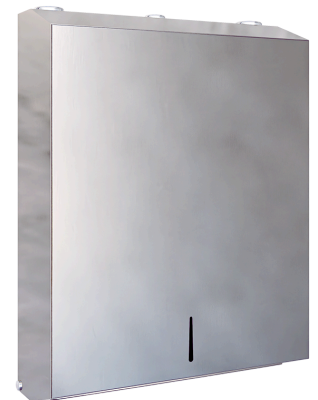

Code: ML_ECLIPSE05_SS

Eclipse Slimline Auto Hand Dryer in Designer Black

Code: ML_ECLIPSE_DESIGNER

Vertical Soap Dispenser in Satin Stainless Steel

Code: ML605AS_N

Vertical Soap Dispenser in Designer Black

Code: ML605AS_DESIGNER

Paper Towel Dispenser in Satin Stainless Steel

Code: ML725SS_MK2

1300 METLAM
orders@metlam.com.au

PRODUCTS AVAILABLE IN OUR MET-COLLECT ESSENTIALS PACKAGE

**Paper Towel Dispenser
in Designer Black**