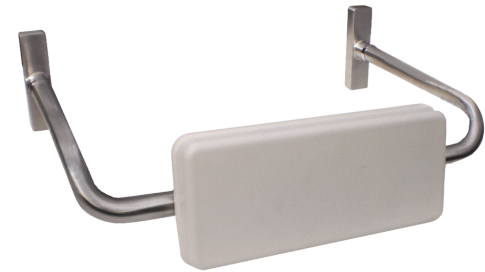

**Straight Rail Padded Toilet Backrest
in Satin Stainless Steel**

Code: MLR119MKII